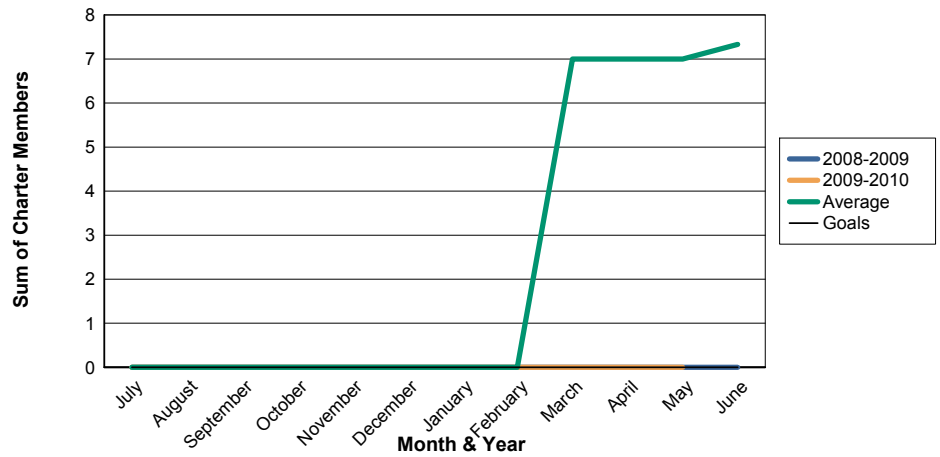

Sum of Charter Members/ Month & Year

For District 332 C