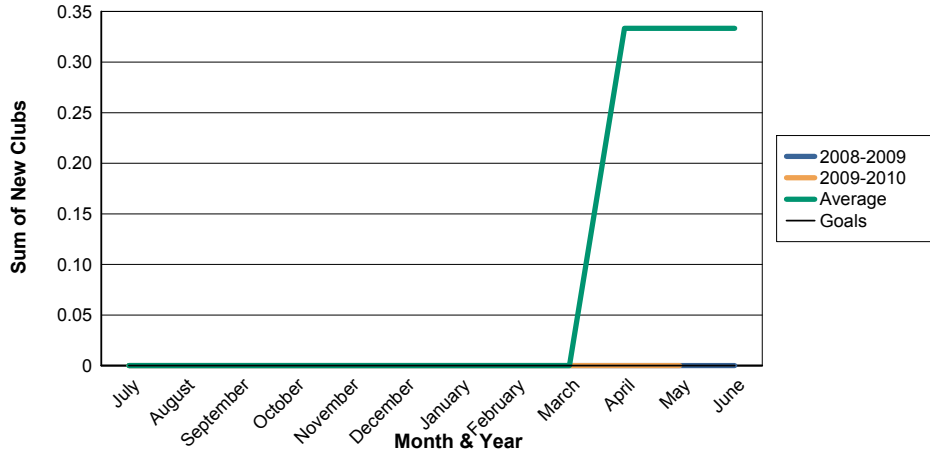

3 Year Comparisons for GMT Constitutional Area 5

By GMT District

As of May 2010

Sum of New Clubs/ Month & Year

For District 332 C

Sum of Dropped Clubs/ Month & Year

For District 332 C

Sum of Net Clubs/ Month & Year