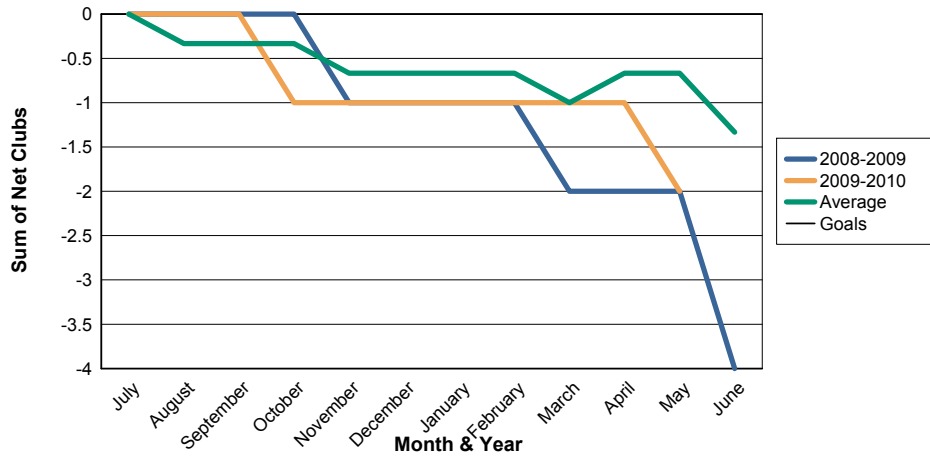

Sum of Net Clubs/ Month & Year

For District 332 C