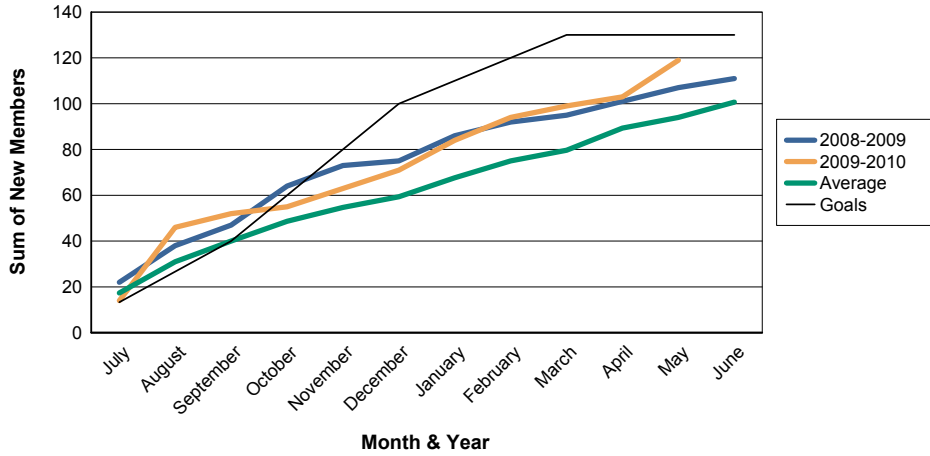

For District 332 C

Sum of Charter Members/ Month & Year

For District 332 C

3 Year Comparisons for GMT Constitutional Area 5

By GMT District

As of May 2010

Sum of New Members/ Month & Year

For District 332 C