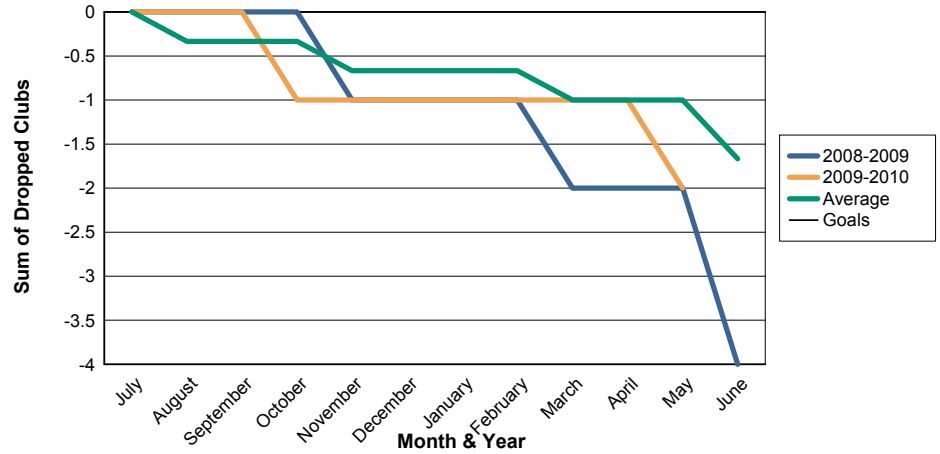

3 Year Comparisons for GMT Constitutional Area 5

By GMT District

As of May 2010

Sum of New Clubs/ Month & Year

For District 332 C

Sum of Dropped Clubs/ Month & Year

For District 332 C

Sum of Net Clubs/ Month & Year