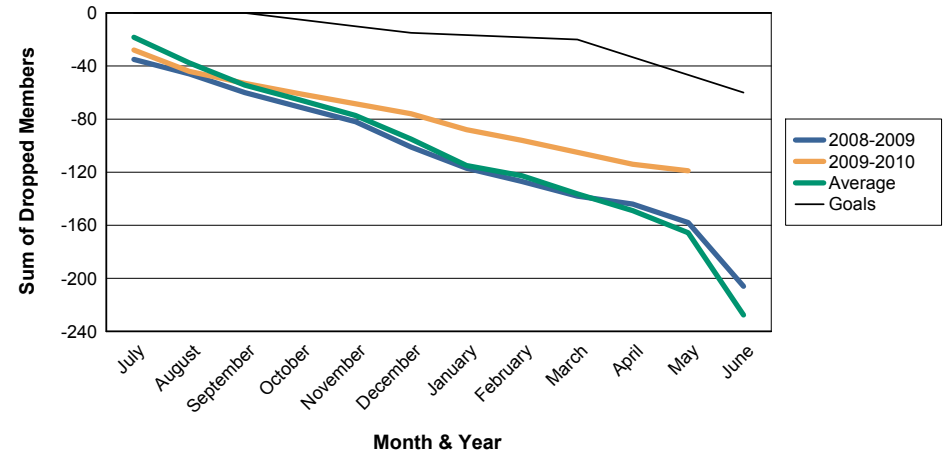

Sum of Dropped Members/ Month & Year

For District 332 C

Sum of Net Members/ Month & Year

For District 332 C